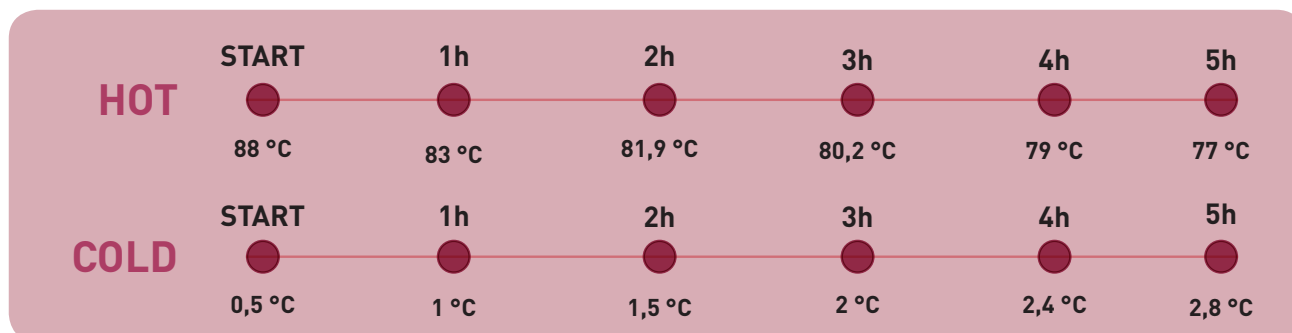

Thermo container GN 1/1 frontloader

- container Polyethylene
- snap lock nylon
- hinged door with rubber seal, unhingeable
- foamed double wall Isolation
- stackable
- 12 inlets allow variable loading with GN containers
- for transport of hot and cold food